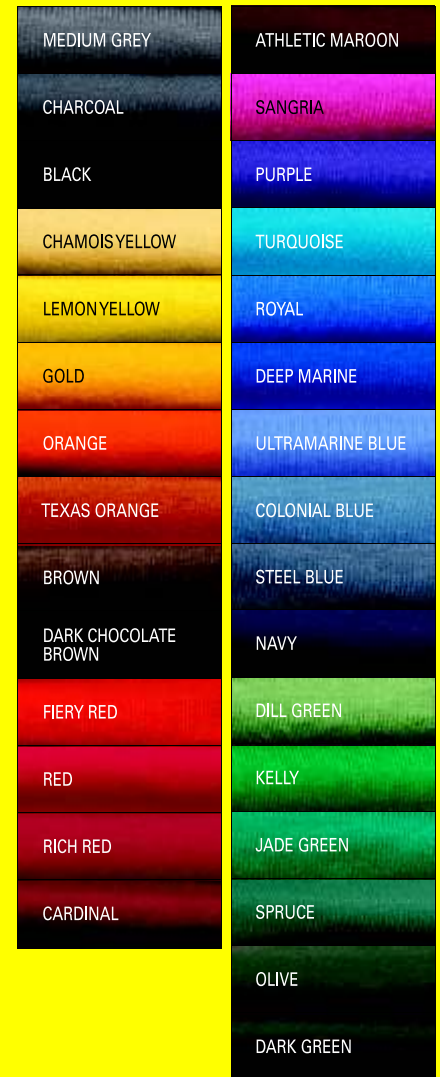

PC61 Darks

**THIS IS NOT A CHEAP
PROMOTIONAL T-SHIRT.
IT IS 6.1 OZ HIGH
QUALITY 100% COTTON.
OUR CUSTOMERS LOVE
THESE SHIRTS!!!**

**ADD A SECOND
COLOR FOR
ONLY 75¢**

Prices include one color one sided printing. Min Qty. is 20 units. Some designs may require art fees.

Cellar Door Graphics

Milford, NJ

908-995-7287

sales@cellardoormedia.com

Summer Screen Print Special

These price are valid until August 15th. You must mention this special due to the great discount this sale offers. Please call or e-mail to inquire about this service.